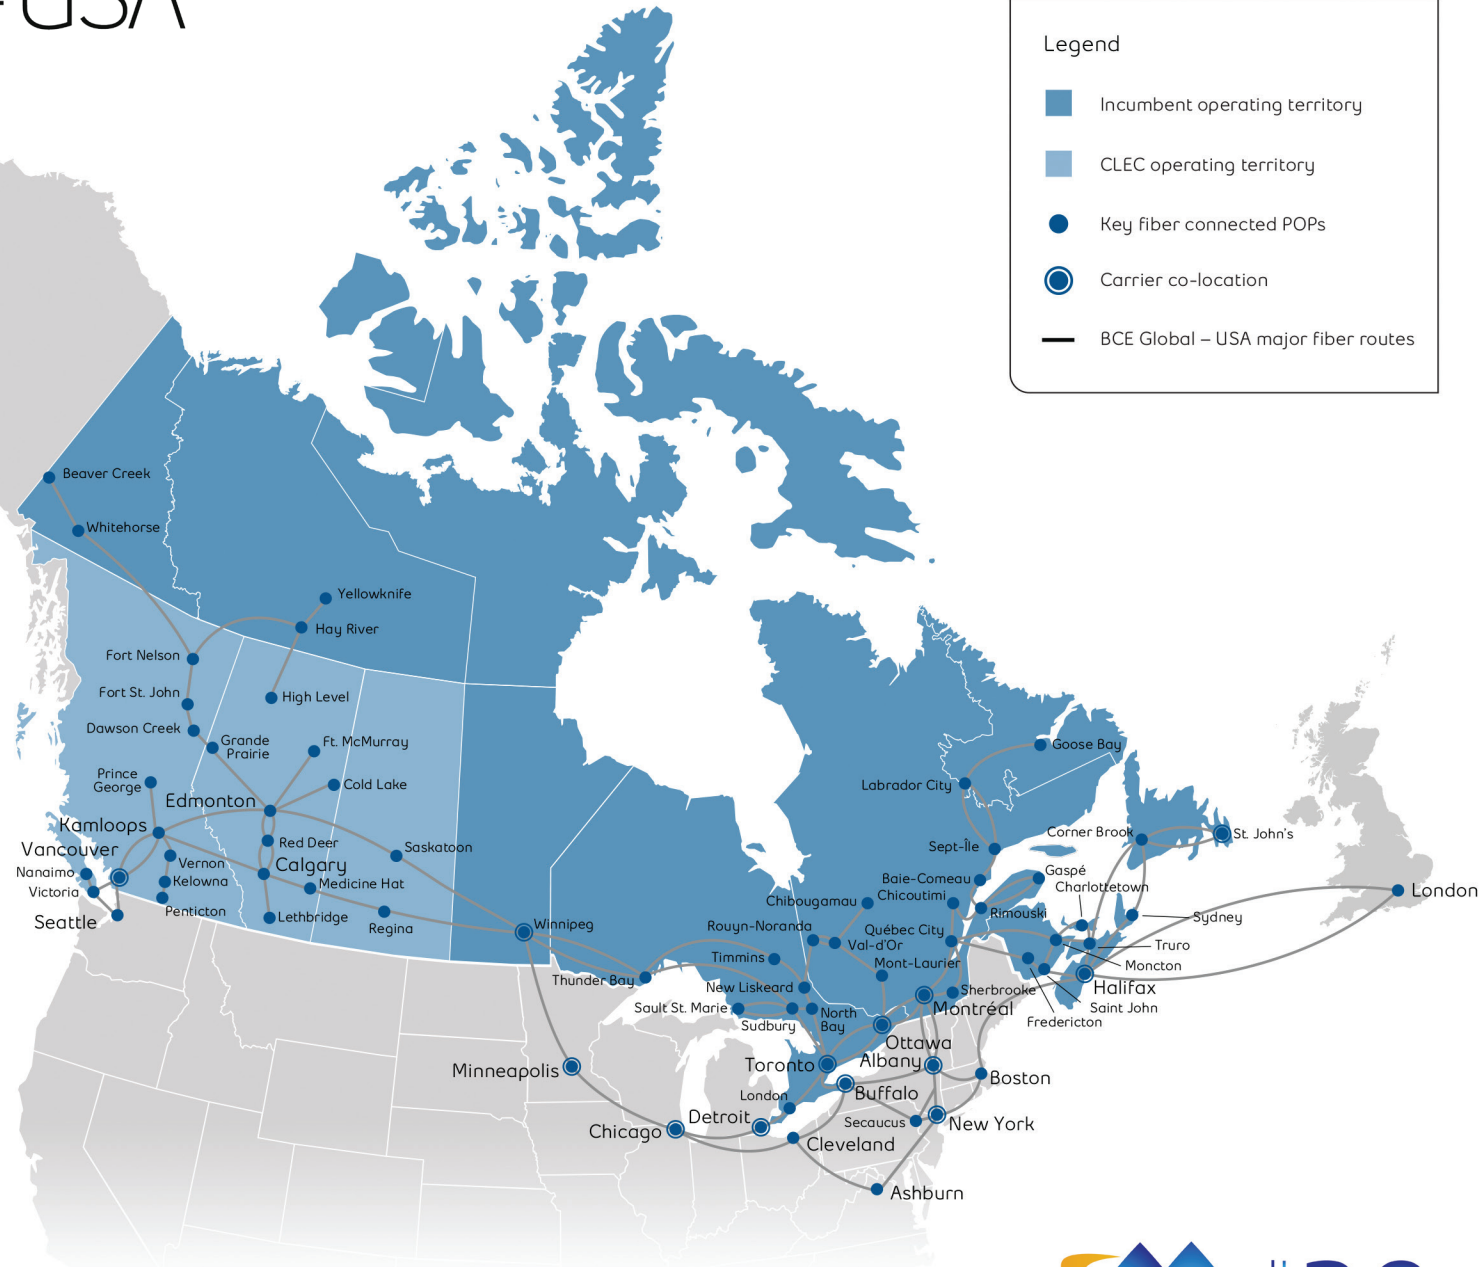

**Legend**

- Incumbent operating territory
- CLEC operating territory
- Key fiber connected POPs
- Carrier co-location
- BCE Global – USA major fiber routes

Your trusted Canadian solutions partner.