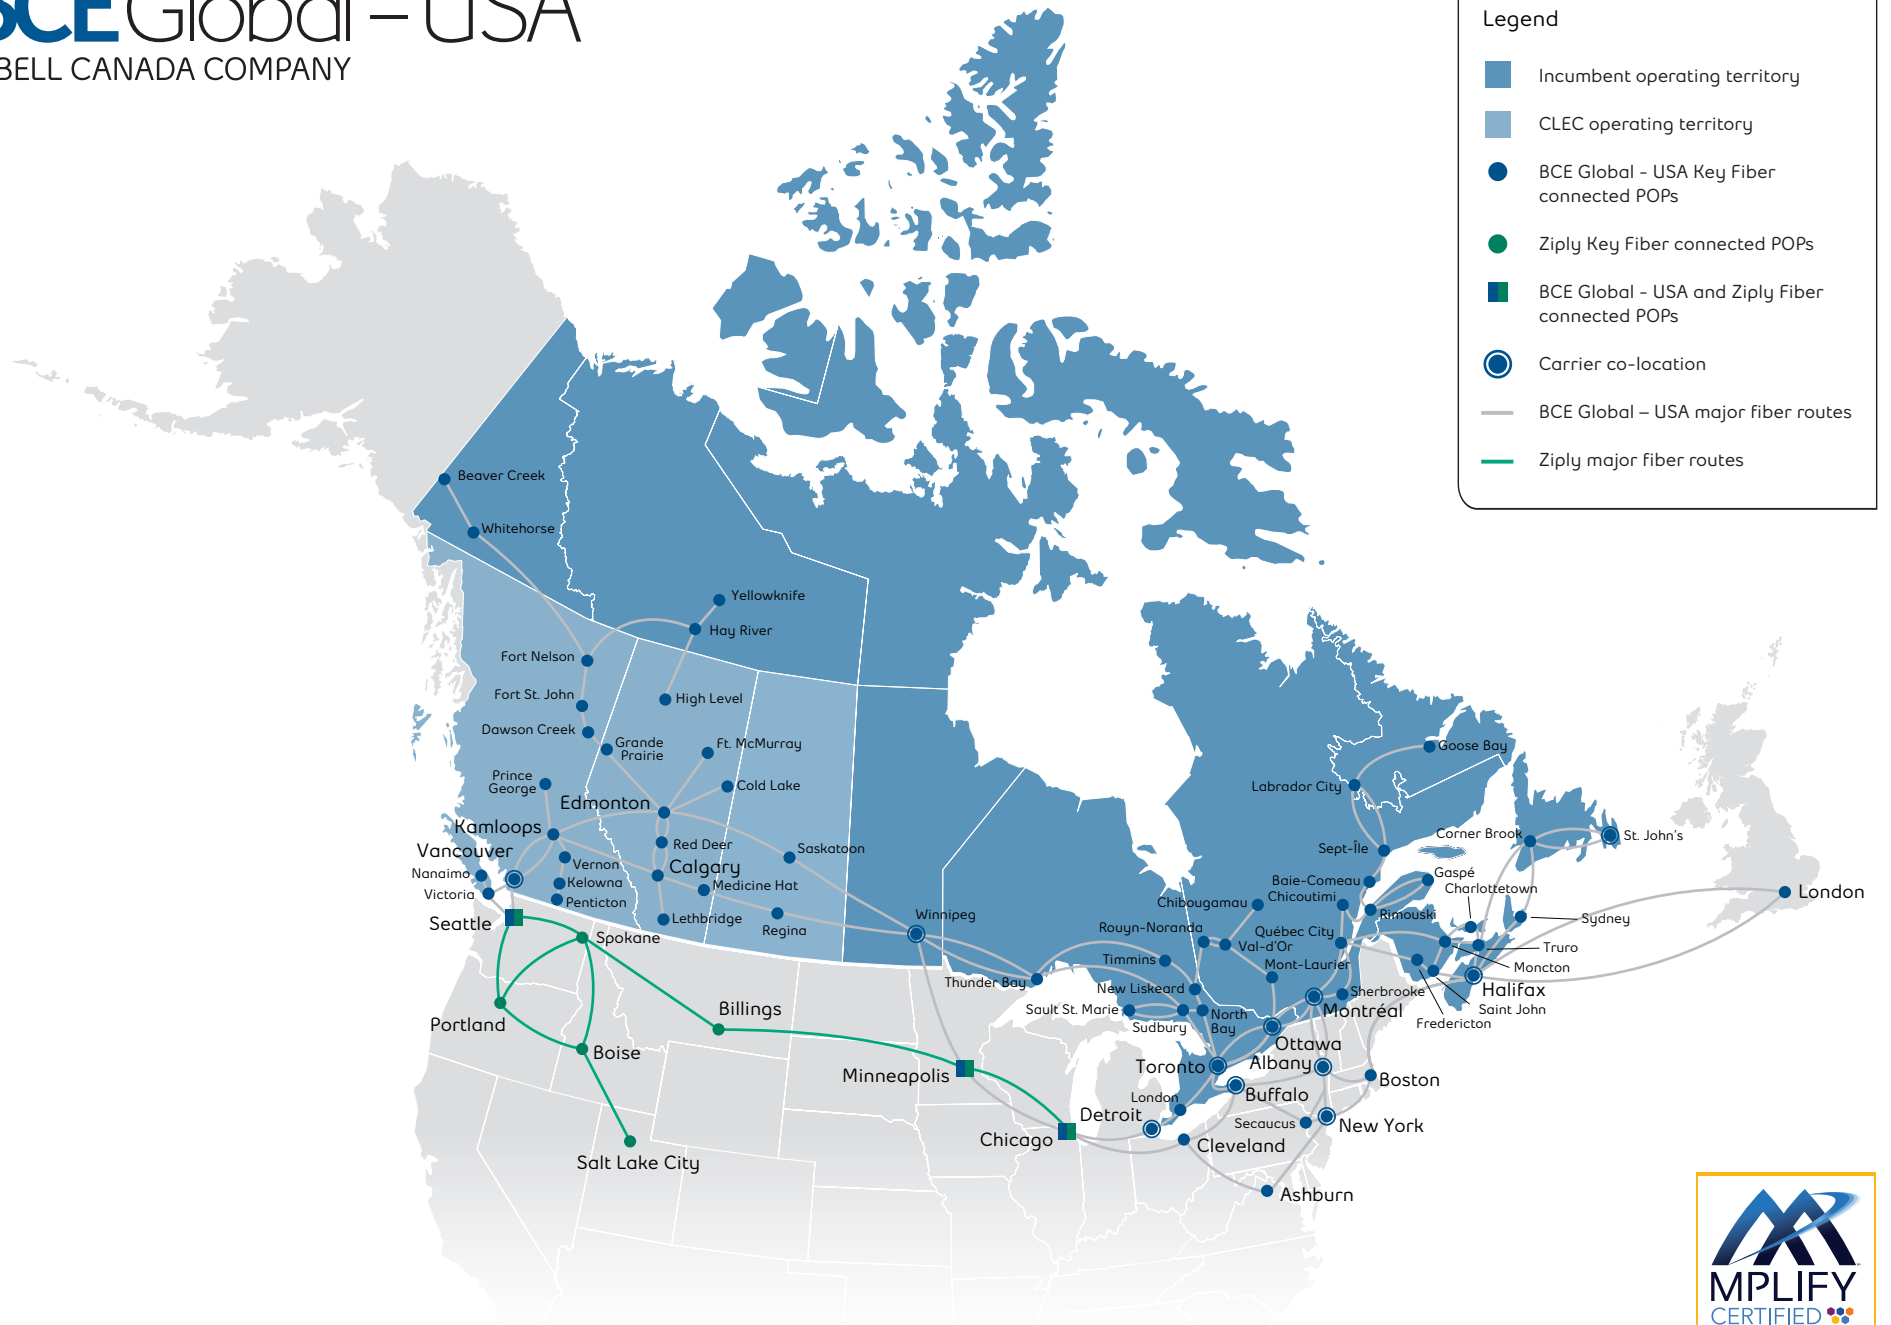

# BCE Global – USA

A BELL CANADA COMPANY

**Legend**

- Incumbent operating territory
- CLEC operating territory
- BCE Global - USA Key Fiber connected POPs
- Ziplay Key Fiber connected POPs
- BCE Global - USA and Ziplay Fiber connected POPs
- Carrier co-location
- BCE Global - USA major fiber routes
- Ziplay major fiber routes